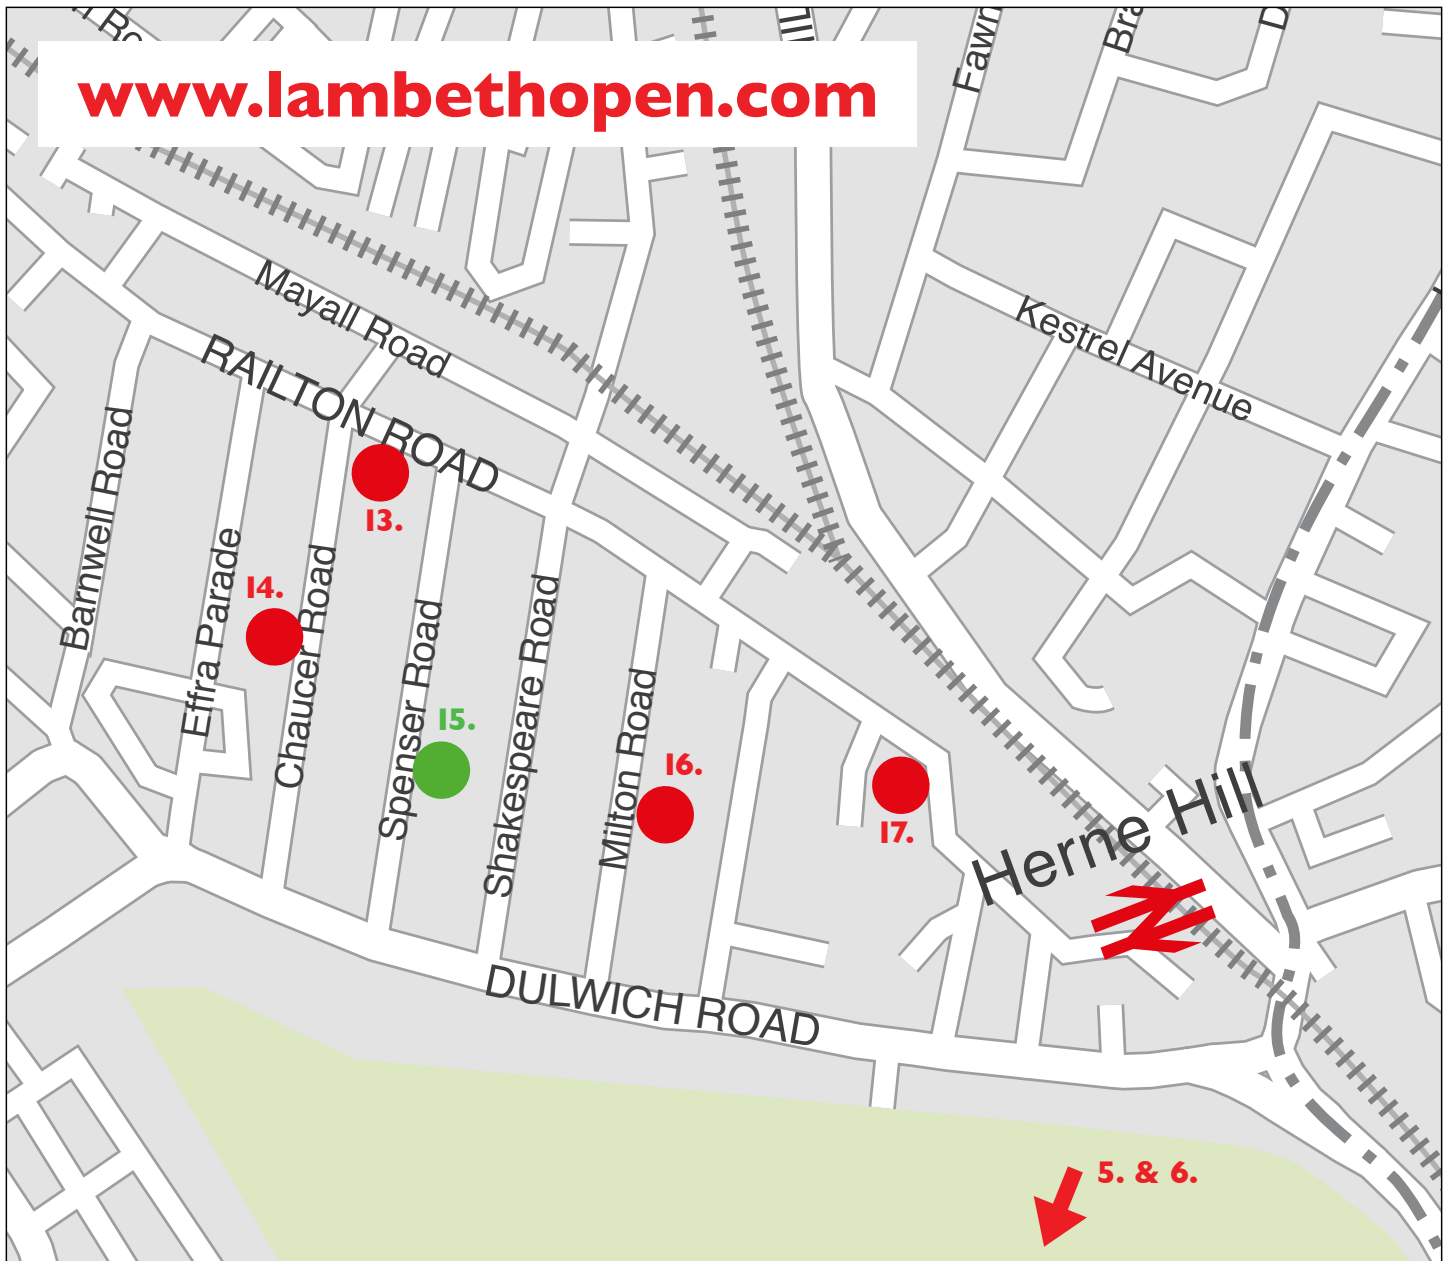

[www.lambethopen.com](http://www.lambethopen.com)

Lambeth  
**open**

## Herne Hill Art Trail

**5. Andrew Coe**

10 Charles Haller Street, Tulse Hill SW2 2YN

**6. Carolyn Moon**

The Rotunda, Cressingham Gardens SW2 2NJ

**13. Angie Taylor**

90 Railton Road, Herne Hill SE24 0LD

**14. Roberto Ponte**

33 Chaucer Road, Herne Hill SE24 0NY

**15. Janie Kidston**

18 Spenser Road, Herne Hill SE24 0NR

**16. Lucy Duke**

50 Milton Road, Herne Hill SE24 0NP

**17. 198 Gallery**

198 Railton Road, Herne Hill SE24 0JT