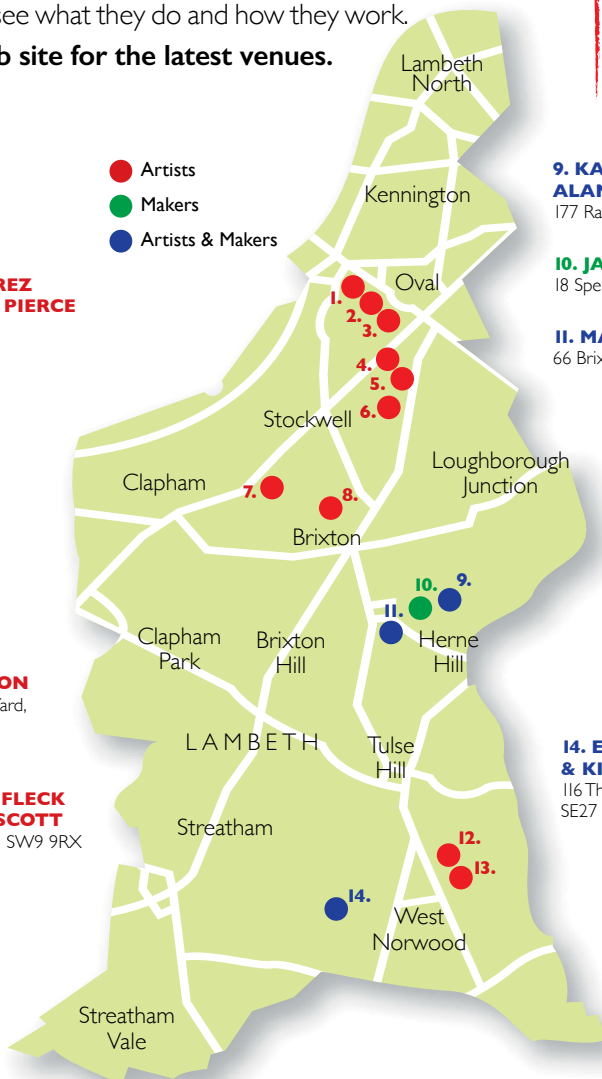

Lambeth Open

Saturday 2nd
& Sunday 3rd
October 2021
10am to 6pm

This annual Open Studio event is your chance to discover the creative talents living and working in your neighbourhoods. Artists and makers will be opening their doors **free of charge** and allowing you to see what they do and how they work.

Check our web site for the latest venues.

CALL FOR ARTISTS

Are you an artist or maker living or working in Lambeth? If you would like to be part of this year's event please create an account on our web site and follow the instructions.

The event is open to individuals or groups of artists and makers, exhibiting at home, studio, or any form of 'Open' space.

1. TESS STONE

Bonnington Centre,
7 Vauxhall Grove,
Vauxhall SW8 1TD

2. CATHERINE PEREZ PHILLIPS & MARY PIERCE

49 Bonnington Square,
Vauxhall SW8 1TF

3. PHYLLIS TODD

48 Hanover Gardens,
Oval SE11 5TN

4. JO GIBBS

73 Clapham Road,
Oval SW9 0HY

5. RACHEL REID

7 Cleveland Mansions,
Mowll Street, Oval SW9

6. MICHELLE AVISON

Slaughterhaus, Vincent's Yard,
23 Alphabet Mews,
Stockwell SW9 0FN

7. CARLA MYLIUS FLECK & REBECCA REID SCOTT

7 Landor Road, Clapham SW9 9RX

8. JOHN BATESON

25 Pulross Road, Brixton
SW9 8AF

- Artists
- Makers
- Artists & Makers

9. KATE BURNETT & ALANDA GUNN WILSON

177 Railton Road, Brixton SE24 0LU

10. JANIE KIDSTON

18 Spenser Road, Herne Hill SE24 0NR

11. MATTHEW MEADOWS

66 Brixton Water Lane, Brixton SW2 1QB

12. ANOUSHKA COLE, DAISY JARRETT & CHRISTOPHER OLDFIELD

15 East Place, West Norwood
SE27 9JW

13. MARTIN GROVER, YAIR MESHOULAM, JANE MILLER, MARY RODRIGUEZ & TIMOTHY SUTTON

14. EMMA FENLON & KIPLING HUNT

116 Thornlaw Road, West Norwood
SE27 0SB

#lambethopen