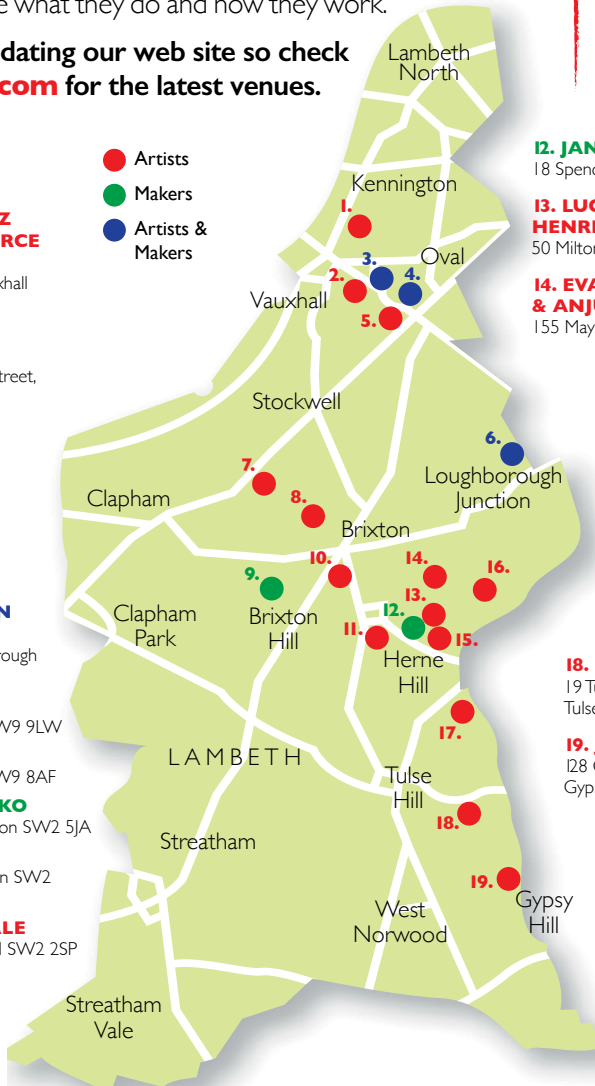

3. JIN HSIEH & SHARON WYMARK

Bow Arts, 47-49 Durham Street,
Vauxhall SE11 5JA

4. KES YOUNG

Oval Arts Depot,
8A Harleyford St,
Oval SE11 5SY

5. PHYLLIS TODD

48 Hanover Gardens,
Oval SE11 5TN

6. JESS QUINN, GABRIELA SZULMAN & NIKKI WARD

6 Empress Mews, Loughborough
Junction SE5 9BT

7. GRACE WILSON

150a Atherfold, Clapham SW9 9LW

8. JOHN BATESON

25 Pulross Road, Brixton SW9 8AF

9. JENNY SHRAMENKO

102 Branksome Road, Brixton SW2 5JA

10. SUSAN SICHEL

5 St Matthews Road, Brixton SW2
1ND

11. CAROLYNNE BEALE

9a Arlingford Rd, Herne Hill SW2 2SP

- Artists
- Makers
- Artists & Makers

CALL FOR ARTISTS

Are you an artist or maker living or working in Lambeth? If you would like to be part of this year's event please create an account on our web site and follow the instructions.

GoogleMap link:

For the latest map, including new venues: **www.lambethopen.com**