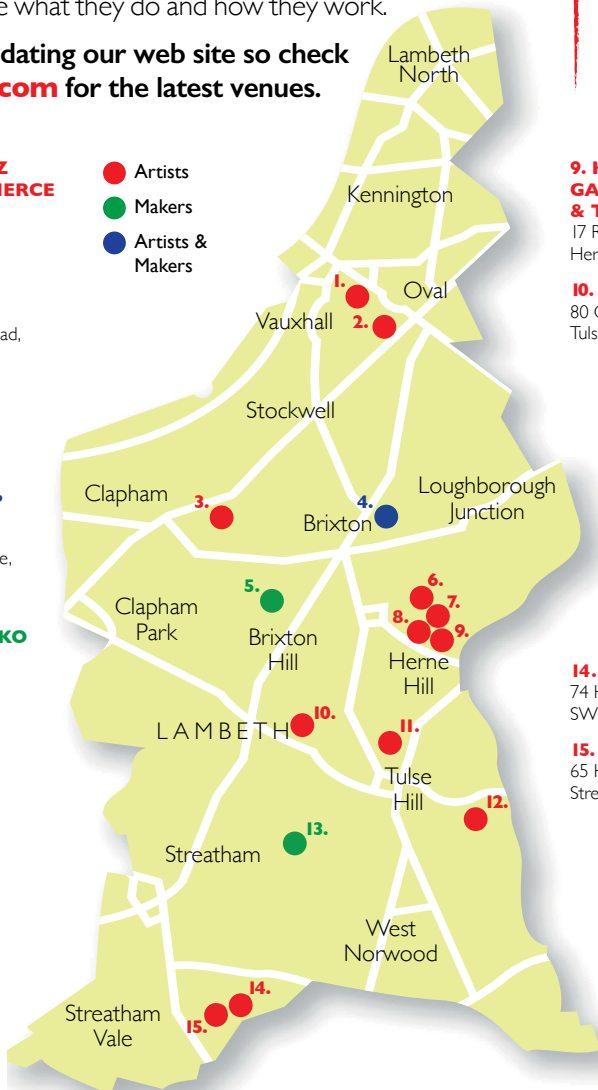

Lambeth Open

Saturday 4th
& Sunday 5th
October 2025
10am to 6pm

This annual Open Studio event is your chance to discover the creative talents living and working in your neighbourhood. Artists and makers will be opening their doors **free of charge** and allowing you to see what they do and how they work.

We're always updating our web site so check **lambethopen.com** for the latest venues.

**1. CATHERINE PEREZ
PHILLIPS & MARY PIERCE**

47-49 Bonnington Square,
Oval SW8 1TF

**2. DAPHNE KEEN,
SUSANNA LYELL &
PHYLLIS TODD**

Damo's PT, 10 Claylands Road,
Oval SW8 1NY

3. JULIA SCOTT

9 Tremedoc Road,
Clapham SW4 7NF

**4. DINA BHUJEL,
MELISSA RESTREPO,
MARCIN TORBIC
& SILVI VARGAS**

3 Space, International House,
6 Canterbury Cres,
Brixton SW9 7QD

5. JENNY SHRAMENKO

102 Branksome Road,
Brixton SW2 5JA

**6. EVA GRIMMETT,
DASHA LEGGE &
ANJULIE RAO**

155 Mayall Road,
Herne Hill SE24 0PR

7. LUCY DUKE

50 Milton Road,
Herne Hill SE24 0NP

8. MARTIN GROVER

16 Milton Road,
Herne Hill SE24 0NP

@lambethopen

- Artists
- Makers
- Artists & Makers